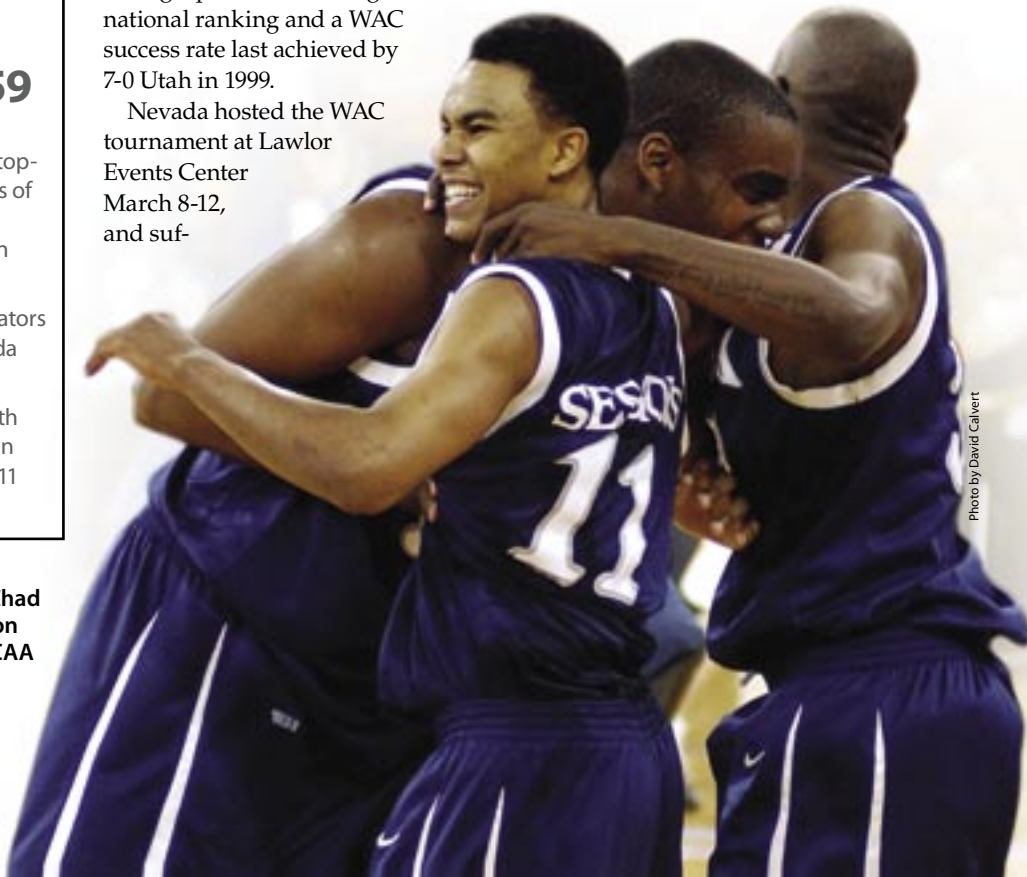

Photo by David Calvert

Photos by John Byrne • David Calvert • Jean Dixon

basketball prowess

a tie for the second-most wins in program history. Was history suddenly repeating itself? The Wolf Pack and its much-praised young head coach Mark Fox found out quickly, as they next faced the top-ranked Illinois Fighting Illini for a March 19 second-round game. Nevada, with senior team leader Kevinn Pinkney fighting gallantly, was tough, but the Illini were more efficient in a 71-59 win.