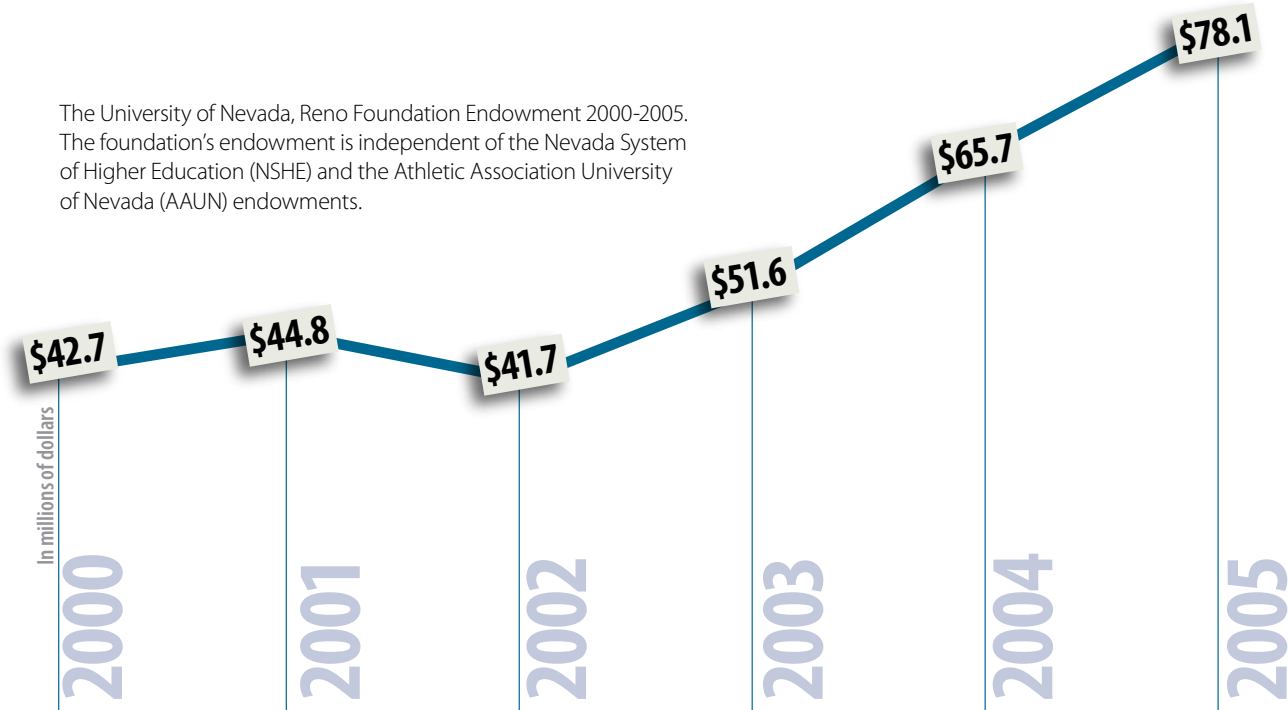

Established Foundation Endowments

The University of Nevada, Reno Foundation Endowment 2000-2005. The foundation's endowment is independent of the Nevada System of Higher Education (NSHE) and the Athletic Association University of Nevada (AAUN) endowments.

Endowment Growth

Sharon & Richard Davies History Undergraduate Endowment
Dana Davis Award Endowment
Howdy Davis Memorial Scholarship Endowment
Mae A. Denevi Scholarship Endowment
John A. Dermody Scholarship Endowment
Leonard & Sally Detrick Scholarship Endowment
Delcey Ann Dickerson Memorial Trust Fund Endowment
Carl A. Digino Endowed Scholarship
Edwin S. Dodson Endowment
Betsy Caughlin Donnelly Scholarship Endowment
Doubrava Family Medical Endowment
Jay S. Dow, Sr. Memorial Scholarship Endowment
Cherie Lynn Duhart Scholarship Endowment

E

Eagle-Picher Minerals, Inc. Scholarship Endowment
Esther Early Scholarship Endowment
Peter Echeverria Scholarship Endowment
Elsie H. Edwards Memorial Fund Endowment
Amy E. Egami Memorial Scholarship Endowment
USAF Ret. Col. John Michael Etchemendy Endowment
Ethics Seminar Series & Research Fellowship
Jan Evans Library Collection Endowment
Lillian Evansen Memorial Prize Endowment
Evasovic Family Geologic Field Camp Endowment
Mike Evasovic Scholarship Endowment

F

Faculty Salaries Endowment
Alex Fittinghoff Scholarship Endowment
Lincoln & Meta Fitzgerald COBA Scholarship Endowment
Lincoln & Meta Fitzgerald Medical Scholarship Endowment
Lincoln & Meta Fitzgerald Nursing Scholarship Endowment
Jean Amland Fitzpatrick Scholarship Endowment

Carroll H. Flagg Scholarship Endowment
Marilyn P. & William G. Flangas Scholarship Endowment
Susan Forrest Journalism Scholarship Endowment
Foundation Board Endowment
Foundation Endowment for Journalism
Don Fowler Endowment for Great Basin Archaeology
Dr. Frazier Scholarship Endowment
Friends & Alumni of CABNR Student Center Equipment & Maintenance Endowment
Friends & Alumni of CABNR Student Internship & Research Scholarship
Friends of the College of Education Equipment Fund Endowment
Friends of the College of Education Quasi Endowment
Friends of the College of Education Scholarship Endowment
Friends of the Library Endowment
Richard Frohnen Teaching Excellence Endowment
Frost Family Scholarship Endowment
Maurice C. & Joyce C. Fuerstenau Scholarship Endowment
B.J. Fuller Accounting Scholarship Endowment
Dr. Mary Fulstone Endowment for Excellence
Fulstone Family Scholarship Endowment
John A. & Robert B. Fulton Scholarship Endowment

G

John & Lillian Gabrielli Scholarship Endowment
Gardner Engineering Scholarship Endowment
Cecil Hardin Gay Scholarship Endowment
Blanche Grace Holcomb Gazin Scholarship Endowment
Geography Lecture Series Endowment
Geography Scholarship Endowment
Geological Society of Nevada Endowed Scholarship
Fred Gibson, Jr. School of Mines Faculty Endowment
Dick & Hank Gilbert Memorial Scholarship Endowment