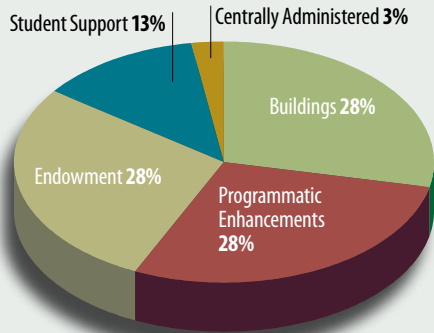

University of Nevada, Reno Foundation Giving Statistics Jan. 1-Dec. 31, 2005

Designation of Gifts as Specified by Donor

Buildings	$6,609,943	28%
Endowment	$6,598,579	28%
Programmatic Enhancements	$6,522,499	28%
Student Support	$2,911,543	13%
Centrally Administered	$588,915	3%
Total	$23,231,481	100%

(includes endowment earnings)