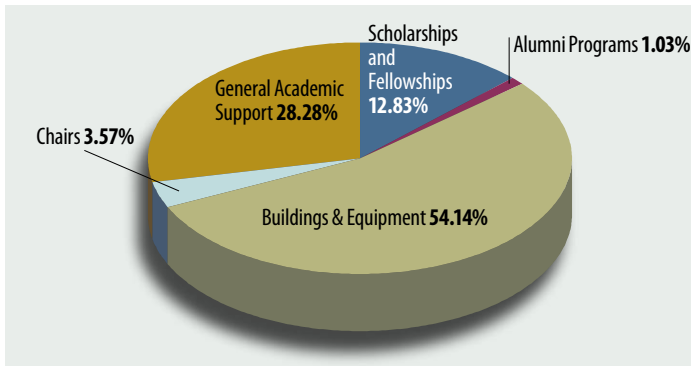

University of Nevada, Reno Foundation Expenditures FY 2005