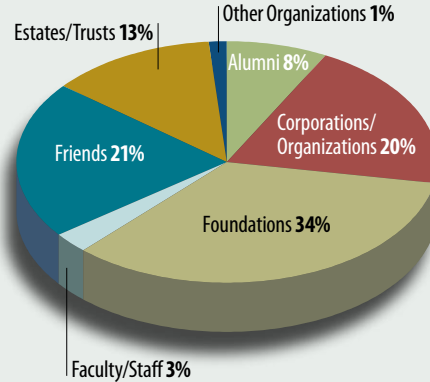

(includes endowment earnings)

Source of Gifts by Donor

Alumni	\$1,834,117	8%
Corporations/Organizations	\$4,590,021	20%
Foundations	\$7,942,990	34%
Faculty/Staff	\$673,098	3%
Friends	\$4,878,000	21%
Estates/Trusts	\$3,017,523	13%
Other Organizations	\$295,729	1%
Total	\$23,231,481	100%