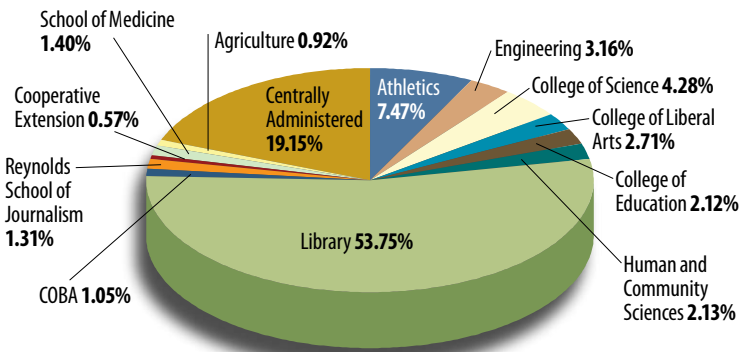

Use of Gifts by Area

Area	Amount	Percentage
Athletics	\$1,645,960	7.47%
Engineering	\$695,706	3.16%
College of Science	\$943,662	4.28%
College of Liberal Arts	\$596,682	2.71%
College of Education	\$466,874	2.12%
Human and Community Sciences	\$468,536	2.13%
Library	\$11,849,122	53.75%
College of Business Administration	\$232,220	1.05%
Reynolds School of Journalism	\$288,922	1.31%
Cooperative Extension	\$125,655	0.57%
School of Medicine	\$309,430	1.40%
Agriculture	\$203,016	0.92%
Centrally Administered	\$4,221,116	19.15%
TOTAL	22,046,902	100%